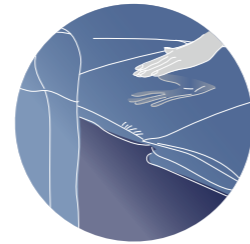

COLOUR RANGE

Mushroom (Quilted Upholstery)

MEMORY FOAM

- Single motor lift recliner chair
- Space saving design mechanism, ideal for smaller & confined spaces
- Head & armrest covers for improved longevity
- Memory Foam Seating Surface: Improves comfort and helps to facilitate pressure redistribution

Upright Position

Lift to Stand

Recline

MAUI DUAL ACTION LIFT RECLINE CHAIR

Named after the second largest of the Hawaiian Islands, the Maui Dual Action Recline Chair represents superior beauty & a relaxing lifestyle. A luxurious Lift Recline Chair, the Maui Dual Action delivers multiple positioning options, with additional backrest padding for a plush sitting & reclined experience. Finished with soft quilted upholstery, this chair will be the relaxing staple piece in any home.

- Dual motor lift recline chair
- Independent control of back & legrest functions
- Head & armrest covers for improved longevity
- Memory Foam Seating Surface: Improves comfort and helps to facilitate pressure redistribution