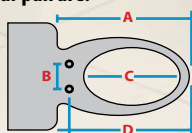

## FEATURES

- NOZZLE (x1)
- WATER SAVING
- REAR CLEANSE
- COLD WATER OPTION
- ONE BUTTON WASH FUNCTION
- ANTI-BACTERIAL PLASTIC
- SIDE CONTROL
- FEMININE CLEANSE
- SOFT CLOSE HYDRAULIC LID
- ERGONOMIC SEAT
- FILTER EXTERNAL
- AIR AND WATER STREAM
- ENERGY (power) SAVE
- MF FILTER (optional)
- HEATED WATER
- NOZZLE CLEAN BUTTONS
- HEATED SEAT
- ELECTRICAL (power point req.)
- SEAT SENSOR
- SELF CLEANSING NOZZLES
- INSTANTANEOUS HEAT
- QUICK RELEASE
- REMOTE CONTROL
- MINI SIDE CONTROL
- ULTRA STREAMLINE DESIGN
- FILTER IN-BUILT
- HEATED DRYER
- MASSAGE/MOVE
- NOZZLE POSITION ADJUST
- SELF DIAGNOSIS
- WIDE, MEDIUM, NARROW SPRAY
- PULSE
- CHILD
- DEODORISER
- ENEMA
- USER PRESETS
- WET AREA RATED IPX4
- REMOVABLE SIDE REMOTE CONTROL
- STAINLESS STEEL NOZZLES
- SILVER IONISATION
- FIT INTERNAL CISTERN (kit required)
- FIT BACK TO WALL SUITE
- FIT ENCLOSED SUITE

**EcoBidet R500 (Standard Seat)**

This Bidet will fit on your existing toilet suite if the measurements of your pan are:

- A:** 480mm or above
- B:** Between 140-195mm
- C:** 320mm or above\*
- D:** 400mm or above

\* At 320mm once installed some porcelain may be visible. 330mm is the preferred size.

*This Bidet has passed electrical and watermark certification. Local plumbing regulations may apply.*