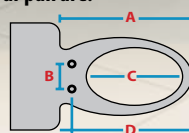

**EcoBidet R500 (Standard Seat)**

This Bidet will fit on your existing toilet suite if the measurements of your pan are:

- A:** 480mm or above
- B:** Between 140-195mm
- C:** 320mm or above\*
- D:** 400mm or above

**EcoBidet R500 (Elongated Seat)**

This Bidet will fit on your existing toilet suite if the measurements of your pan are:

- A:** 520mm or above
- B:** Between 140-195mm
- C:** 340mm or above
- D:** 400mm or above

\* At 320mm once installed some porcelain may be visible. 330mm is the preferred size.

*This Bidet has passed electrical and watermark certification. Local plumbing regulations may apply.*