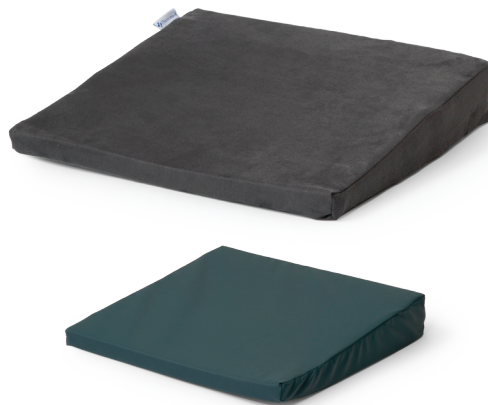

# PostureWedge™

ANGLED CUSHION

Correct pelvic tilt  
reduces pressure to  
lower back..

**Wedge cushion encourages correct pelvic tilt to reduce pressure on the lumbar discs and thus minimise potential back problems.**

- Promotes better posture — helps maintain your normal lumbar curve while sitting
- Relieves stress on back, increases user comfort for longer periods
- Available in soft Dura-Fab™ fabric, or easy-wipe bacteria inhibiting Steri-Plus™

**“Great for use in office & home  
& also handy for outdoors”**

Compact and lightweight, Posture Wedge is a multi-purpose cushion designed for normal seating in your office or home, and is used with the lower end in front. In the car you simply turn it around and it is useful for positioning you firmly against the back of the seat and prevents you from sliding down.